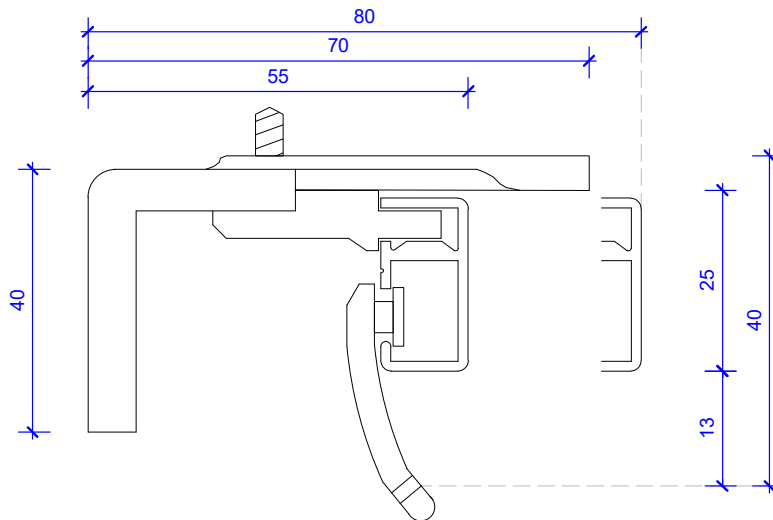

## Bracket Dimensions

Series 74 Venice  
EASY CLIP CEILING FIX  
No 7453

NOTE:  
75mm for clear  
pocket tape

Series 74 Venice  
EASY CLIP CEILING FIX  
No 7453

Series 74 Venice  
FACE FIX 70mm PROJECTION BRACKET  
No 7455

## Bracket Dimensions

Series 74 Venice  
 FACE FIX 70mm PROJECTION BRACKET  
 No 7455

Series 74 Venice  
 FACE FIX 70mm PROJECTION BRACKET  
 No 7455

Series 74 Venice  
 DOUBLE FACE FIX 115mm PROJECTION BRACKET  
 No 7455s

### Bracket Dimensions