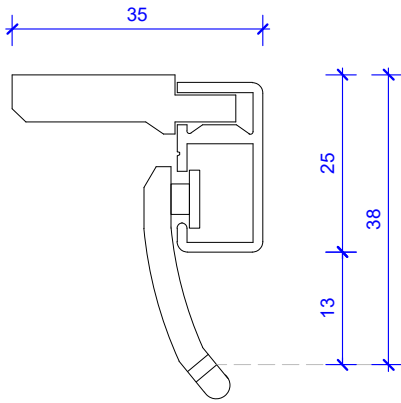

## Bracket Dimensions

Series 74 Venice  
EASY CLIP CEILING FIX  
No 7453

NOTE:  
75mm for clear  
pocket tape

Series 74 Venice  
EASY CLIP CEILING FIX  
No 7453

Series 74 Venice  
FACE FIX 70mm PROJECTION BRACKET  
No 7455

## Bracket Dimensions

Series 74 Venice  
 FACE FIX 70mm PROJECTION BRACKET  
 No 7455

Series 74 Venice  
 FACE FIX 70mm PROJECTION BRACKET  
 No 7455

Series 74 Venice  
 DOUBLE FACE FIX 115mm PROJECTION BRACKET  
 No 7455s

### Bracket Dimensions