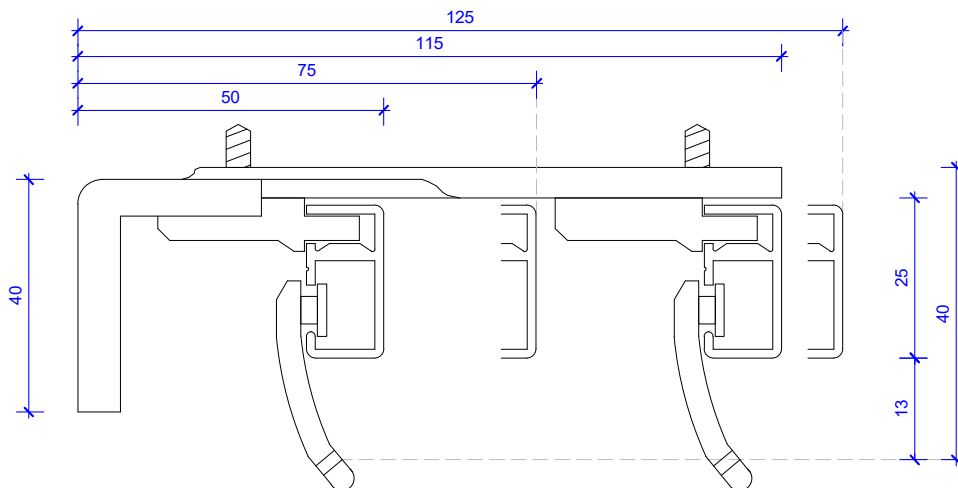

## Bracket Dimensions

Series 74 Venice  
EASY CLIP CEILING FIX  
No 7453

NOTE:  
75mm for clear  
pocket tape

Series 74 Venice  
EASY CLIP CEILING FIX  
No 7453

Series 74 Venice  
FACE FIX 70mm PROJECTION BRACKET  
No 7455

## Bracket Dimensions

Series 74 Venice  
 FACE FIX 70mm PROJECTION BRACKET  
 No 7455

Series 74 Venice  
 FACE FIX 70mm PROJECTION BRACKET  
 No 7455

Series 74 Venice  
 DOUBLE FACE FIX 115mm PROJECTION BRACKET  
 No 7455s

### Bracket Dimensions