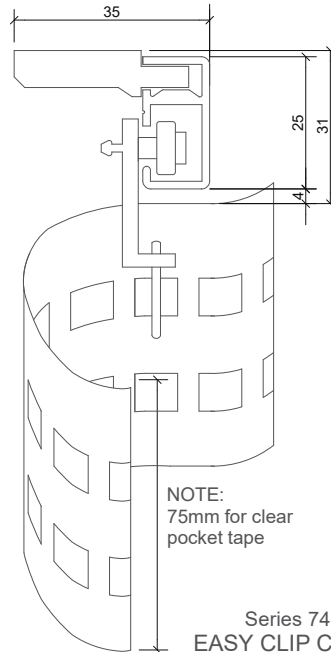

## Bracket Dimensions

Series 74 Venice  
EASY CLIP CEILING FIX  
No 7453

NOTE:  
75mm for clear  
pocket tape

Series 74 Venice  
EASY CLIP CEILING FIX  
No 7453

Series 74 Venice  
FACE FIX 70mm PROJECTION BRACKET  
No 7455

## Bracket Dimensions

Series 74 Venice  
 FACE FIX 70mm PROJECTION BRACKET  
 No 7455

Series 74 Venice  
 FACE FIX 70mm PROJECTION BRACKET  
 No 7455

Series 74 Venice  
 DOUBLE FACE FIX 115mm PROJECTION BRACKET  
 No 7455s

### Bracket Dimensions