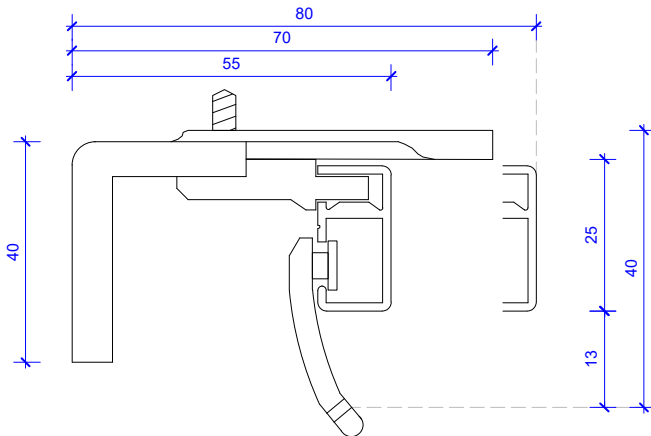

## Bracket Dimensions

Series 74 Venice  
EASY CLIP CEILING FIX  
No 7453

NOTE:  
75mm for clear  
pocket tape

Series 74 Venice  
EASY CLIP CEILING FIX  
No 7453

Series 74 Venice  
FACE FIX 70mm PROJECTION BRACKET  
No 7455

## Bracket Dimensions

Series 74 Venice  
 FACE FIX 70mm PROJECTION BRACKET  
 No 7455

Series 74 Venice  
 FACE FIX 70mm PROJECTION BRACKET  
 No 7455

Series 74 Venice  
 DOUBLE FACE FIX 115mm PROJECTION BRACKET  
 No 7455s

### Bracket Dimensions