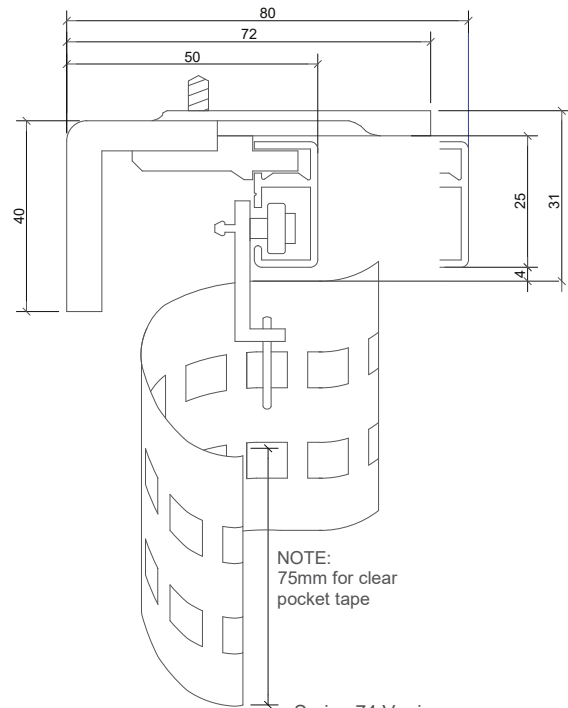

## Bracket Dimensions

Series 74 Venice  
EASY CLIP CEILING FIX  
No 7453

NOTE:  
75mm for clear  
pocket tape

Series 74 Venice  
EASY CLIP CEILING FIX  
No 7453

Series 74 Venice  
FACE FIX 70mm PROJECTION BRACKET  
No 7455

## Bracket Dimensions

Series 74 Venice  
 FACE FIX 70mm PROJECTION BRACKET  
 No 7455

Series 74 Venice  
 FACE FIX 70mm PROJECTION BRACKET  
 No 7455

Series 74 Venice  
 DOUBLE FACE FIX 115mm PROJECTION BRACKET  
 No 7455s

### Bracket Dimensions